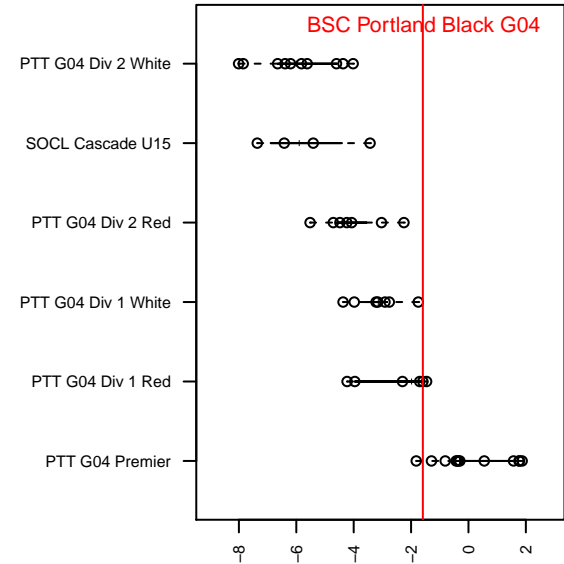

BSC Portland Black G04

Bridlemile SC
 Portland, OR
 G04 total strength=1038
 attack=3.02 defense=1.73
 fall league = PTT G04 Div 1 Red
 spr league = Spr OYS G04 Premier White

alt names used:
 BSC 04G Black
 BSC 04G Black
 BSC 04G Black

Venues played:
 2016 PTT G04 Division 1 Red
 2016 Spr OYS G04 Premier White
 2016 OYS State Cup G04

BSC Portland Black G04
 Dots are actual minus expected GF (blue circles) and GA (red triangles).
 Blue line is smoothed change in attack strength. Red is smoothed change in defense strength.

**attack and defense variance (black dot)
relative to other teams
and top 10 in region**

**attack and defense rating
relative to others at age
and all opponents in last 13 months**

Performance relative to 13 month average